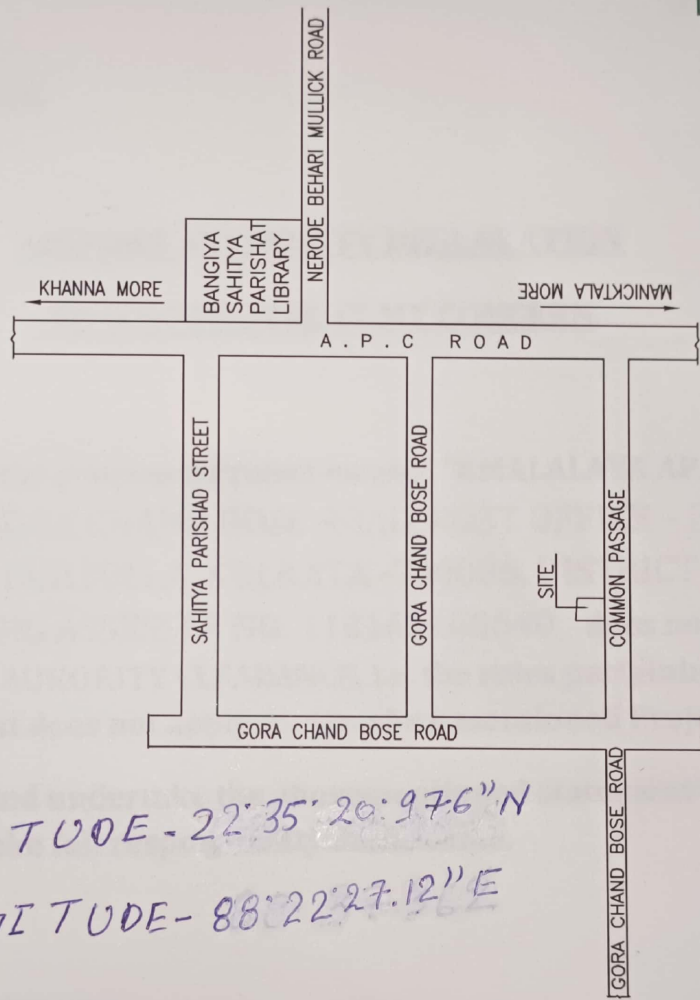

5

SOLE KAMALES SRJ. TAM HA SENATU Ph. (033) 25542558, Mobile : 98300 24736 E-mail : seal.associates@gmail.com

KAMALESHWAR CONSTRUCTION

22A, Raja Naba Krishna Street, Kolkata - 700 005
(Near Jaipuria College)

Ref. No.....

Date.....

LATITUDE - 22°35'20.976"N
LONGITUDE - 88°22'27.12"E

For KAMALESHWAR CONSTRUCTION
Seal
Proprietor